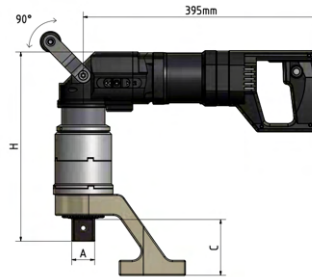

Technical Data

Typ/Type	TEWS-84	TEWS-104/105	TEWS-244/245	TEWS-354/355	TEWS-505	TEWS-604/605	TEWS-904/905	TEWS-1205	TEWS-1505
Antriebsvierkant/Square drive A	3/4" / 1"	1"	1"	1 1/2"	1 1/2"	1 1/2"	1 1/2"	1 1/2"	2 1/2"
Artikelnummer Schwerlast/Item number heavy load	-	51 105 210	51 245 220	51 355 230	51 505 240	51 605 250	51 905 270	51 915 270	51 925 280
Artikelnummer Standard/Item number standard	51 084 200	51 104 210	51 244 220	51 354 230	-	51 604 250	51 904 260	-	-
Drehmoment/Torque (Nm)	150 - 850	280 - 1.200	360 - 2.500	360 - 3.500	700 - 5.000	816 - 6.000	1.024 - 10.000	1.024 - 12.000	1.440 - 15.000
Gewicht Abstützung/Weight reaction arm (kg)	1.6	1.6	1.6	3.5	3.5	5.7	5.7	5.7	Auf Anfrage/On request
Gewicht Standard/Weight Standard (kg)	9.5	9.9	11.5	12.3	-	18	20.8	-	
Gewicht Schwerlast/Weight heavy load (kg)	-	11	12.5	13.3	15.5	18.8	22.4	31	
Höhe/Height C (mm)	55-75	75	75	95	95	110	110	115	
Höhe/Height H (mm)	265/275	275	305	315	365	350	390	400	
Leerlaufdrehzahl (U/min)/Idle speed (r/min)	16	14	10	9	3	6.5	2.5	2	
Ø Getriebe Schwerlast/Gear heavy load D (mm)	-	99	99	99	99	135	135	172	
Ø Getriebe Standard/Gear standard D (mm)	88	88	88	88	-	130	130	-	

More?
Follow us!

@juwelschraubtechnik

Juwel-Schraubtechnik GmbH

@ernstbergersohnejuwel-schr8147