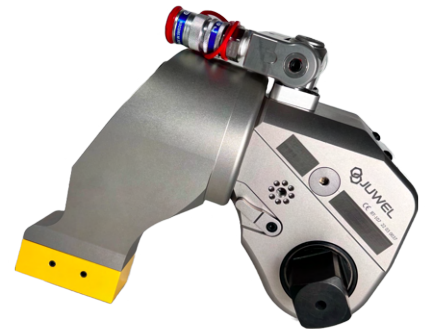

# JUWEL BT-Series Hydraulic Torque Wrench

- Accuracy of +/- 3% for the same bolting case
- Torques from 110 to 72,000 Nm
- Housing made of robust titanium-aluminium
- Square drive easily exchangeable
- 360° x 180° rotatable oil inlet ports provide maximum flexibility in handling hydraulic hoses
- Torque table engraved on tool
- Optional: Matching pumps, slip-on nuts, hoses and special reaction arms